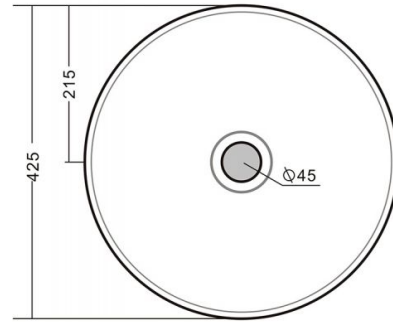

## Ref. 4125

425x145 mm.

### Features

Ref.: 4125

Round porcelain washbasin.

Without overflow.

Dimensions: 425x145 mm.