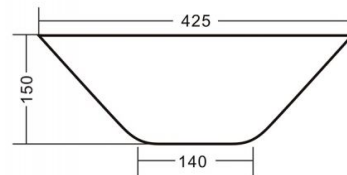

## Ref. 4125

425x145 mm.

### Features

Ref.: 4125

Round porcelain washbasin.

Without overflow.

Dimensions: 425x145 mm.