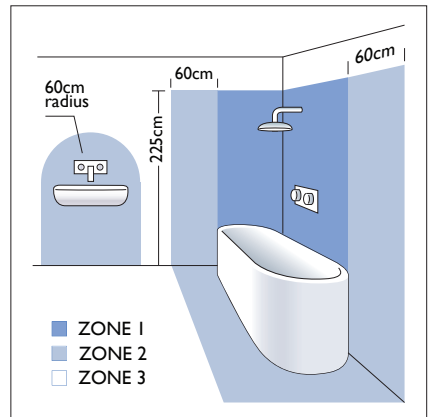

10.8w LED		incl.

3000K	Samsung LED

Driver		incl.

Zone	2	3