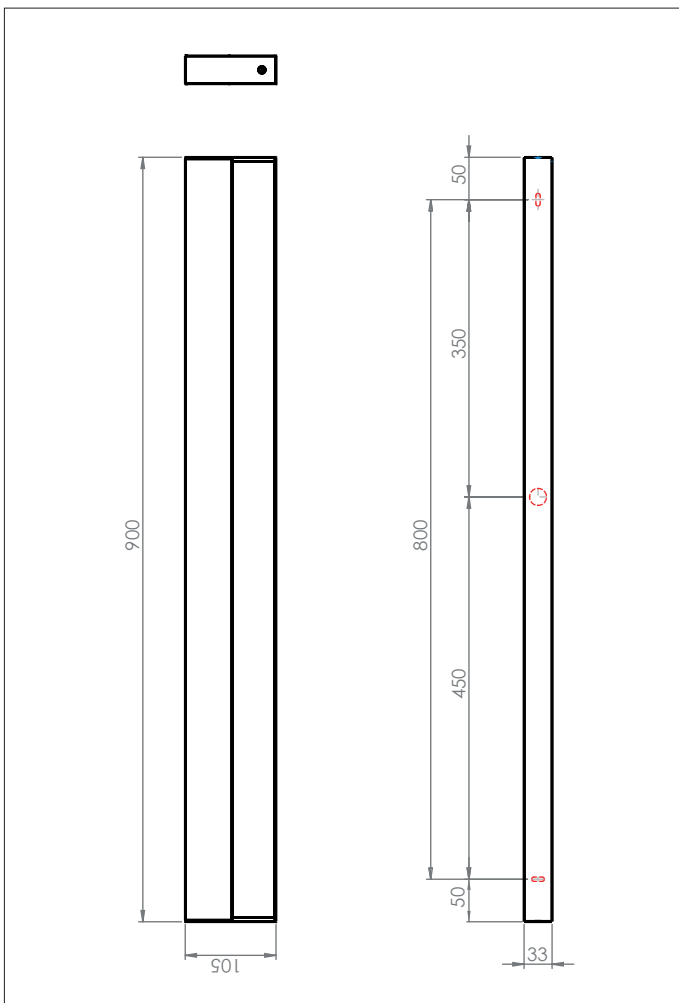

7110 Axios 900

10.8w LED		incl.
-----------	--	-------

3000K	Samsung LED
-------	-------------

Driver		incl.
--------	--	-------

Zone	2	3
------	----------	----------

Astro Lighting Ltd.
G2 River Way, Harlow
CM20 2DP, Great Britain