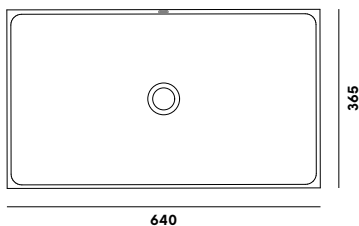

---

DIMENSIONS (mm)

---

**DIMENSIONS**  
640 / 365 / 140  
mm

**WEIGHT**  
15 kg

**LIGHT**  
fibre  
reinforcement  
—  
reduced weight

**WATERPROOF**  
quality surface  
impregnation  
—  
liquid-proof

**ECO**  
minimum waste  
produced  
—  
respect for raw materials