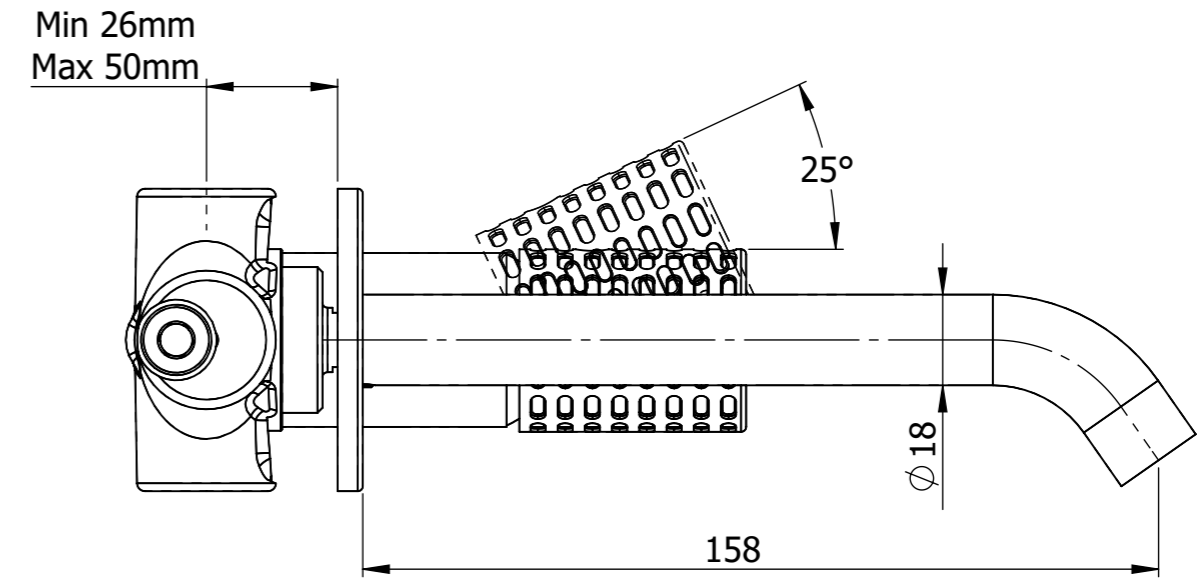

Descrizione: Miscelatore monocomando da incasso

Description: Single lever built-in mixer

ENTRATA ACQUA FREDDA G1/2"
COLD WATER INLET G1/2"

ENTRATA ACQUA CALDA G1/2"
HOT WATER INLET G1/2"

Ricambi/Spare parts

Cartuccia/Cartridge: X52125

Aeratore/Aerator: 83F165SGPM12