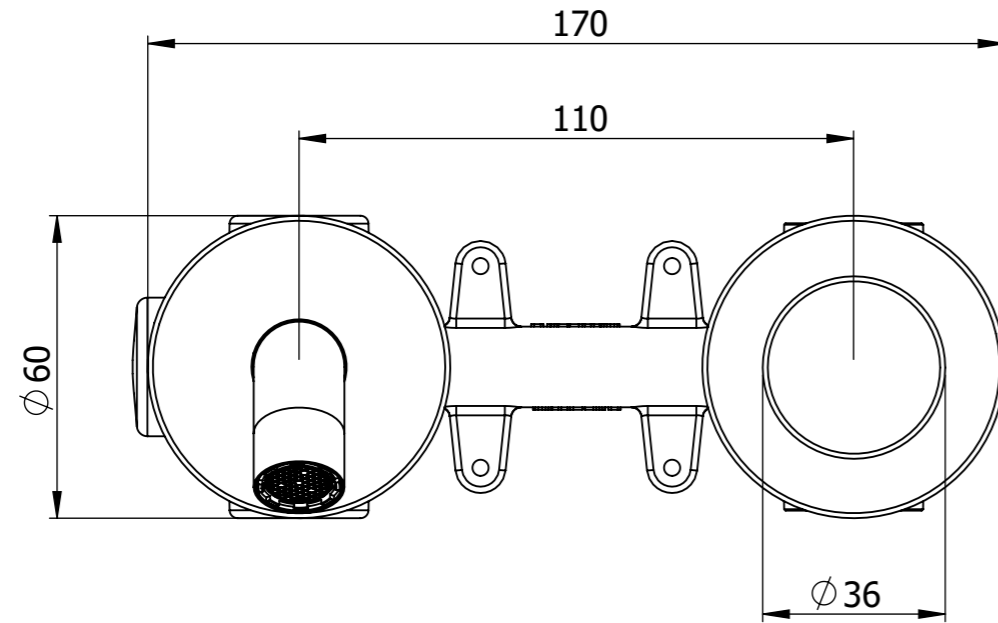

Descrizione: Miscelatore monocomando da incasso

Description: Single lever built-in mixer

ENTRATA ACQUA FREDDA G1/2"
COLD WATER INLET G1/2"

ENTRATA ACQUA CALDA G1/2"
HOT WATER INLET G1/2"

Ricambi/Spare parts

Cartuccia/Cartridge: X52125

Aeratore/Aerator: 83F165SGPM12