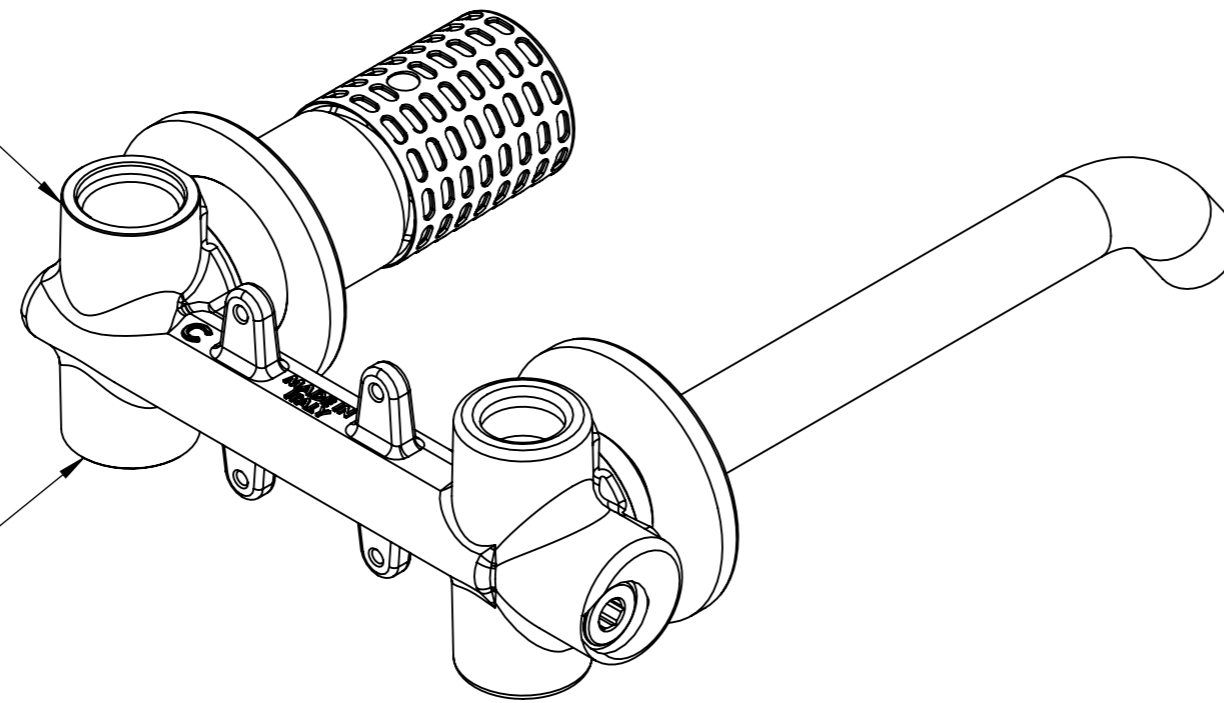

Descrizione: Miscelatore monocomando da incasso

Description: Single lever built-in mixer

ENTRATA ACQUA FREDDA G1/2"
COLD WATER INLET G1/2"

ENTRATA ACQUA CALDA G1/2"
HOT WATER INLET G1/2"

Ricambi/Spare parts

Cartuccia/Cartridge: X52125

Aeratore/Aerator: 83F165SGPM12