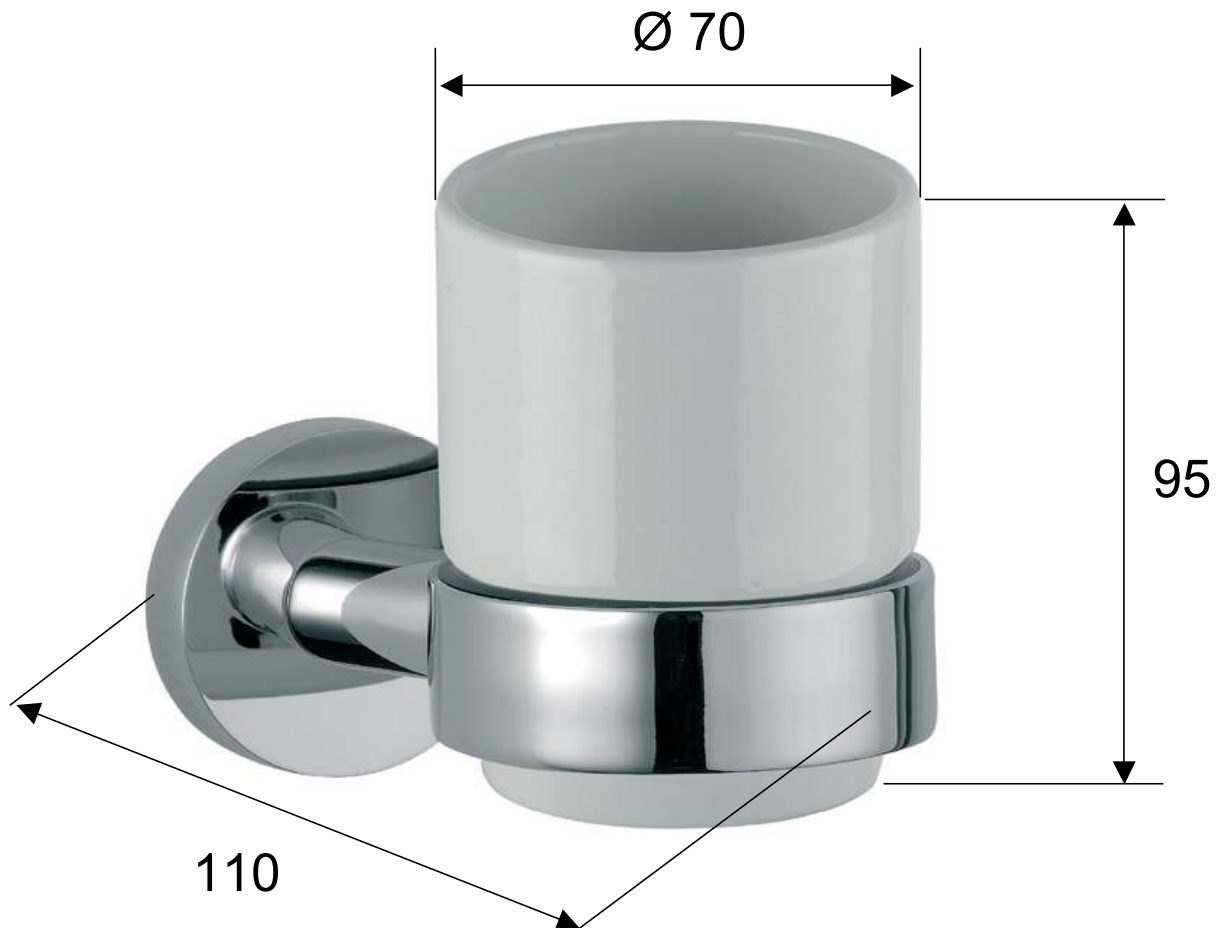

DANIEL

SCHEDA TECNICA TECHNICAL FEATURES

ART. COD.

HIPB940

MATERIALI / MATERIALS

OTTONE CROMATO / CHROME PLATED BRASS
CERAMICA / CERAMIC

CROMATURA / CHROME PLATING

UNI EN 248