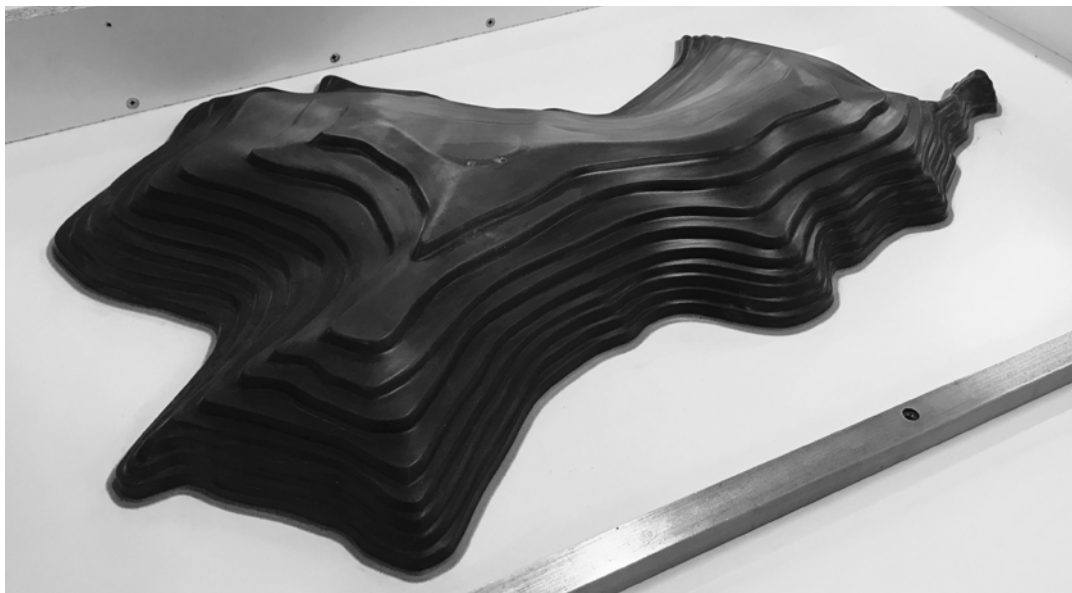

## MAP

A unique wall-mounted washbasin. It can transform a bathroom into a designer space worthy of admiration. Despite its dimensions, special production technologies give it a normal weight.

*Tomáš Vacek*

design (2015) Tomáš Vacek

COLOUR VARIANTS

● grey: gwmapgr

● anthracite: gwmapan

● sand: gwmapsnd

DIMENSIONS (mm)

1200

600

100

**DIMENSIONS**  
1200 / 600 / 100  
mm

**WEIGHT**  
31 kg

**LIGHT**  
fibre  
reinforcement  
—  
reduced weight

**WATERPROOF**  
quality surface  
impregnation  
—  
liquid-proof

**ECO**  
minimum waste  
produced  
—  
respect for raw materials

**SMOOTH**  
manually finished  
surface  
—  
pleasant to the touch

**UV STABLE**  
suitable for  
exteriors  
—  
stable colours

**AUTHENTIC**  
every piece is  
an original  
—  
natural appearance