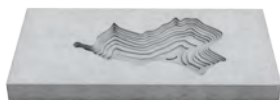

design (2015) Tomáš Vacek

COLOUR VARIANTS

● grey: gwmapgr

● anthracite: gwmapan

● sand: gwmapsnd

DIMENSIONS (mm)

1200

600

100

**DIMENSIONS**  
1200 / 600 / 100  
mm

**WEIGHT**  
31 kg

**LIGHT**  
fibre  
reinforcement  
—  
reduced weight

**WATERPROOF**  
quality surface  
impregnation  
—  
liquid-proof

**ECO**  
minimum waste  
produced  
—  
respect for raw materials