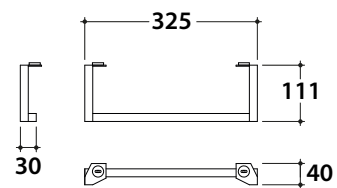

MODE LATERAL TOWEL RAIL ME001YAR
FOR BASINS ME100 ME080

GLOBO

Finish

Steel matt black

Cod. **ME001YAR**

Towel rail 32,5X4 h11 cm for basins ME100 e ME080. Weight 3 Kg.