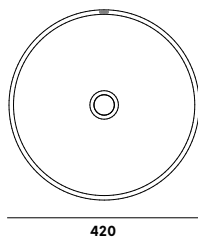

*Tomáš Vacek*

design (2015) Tomáš Vacek

COLOUR VARIANTS

grey: gworbgr

anthracite: gworban

sand: gworbsnd

DIMENSIONS (mm)

420

420

150

**DIMENSIONS**  
420 / 420 / 150  
mm

**WEIGHT**  
7,5 kg

**LIGHT**  
fibre reinforcement  
reduced weight

**WATERPROOF**  
quality surface impregnation  
liquid-proof

**ECO**  
minimum waste produced  
respect for raw materials