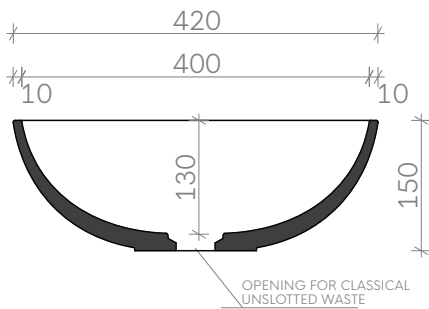

# Gravelli

Technical drawing

## ORB

Countertop concrete washbasin

A - A = B - B

All product sizes are in millimeters and have an informative character. The producer reserves the right to amend the technical specification at any time without previous warning. This sink does not have an overflow hole. Valid from: 22.08.2017