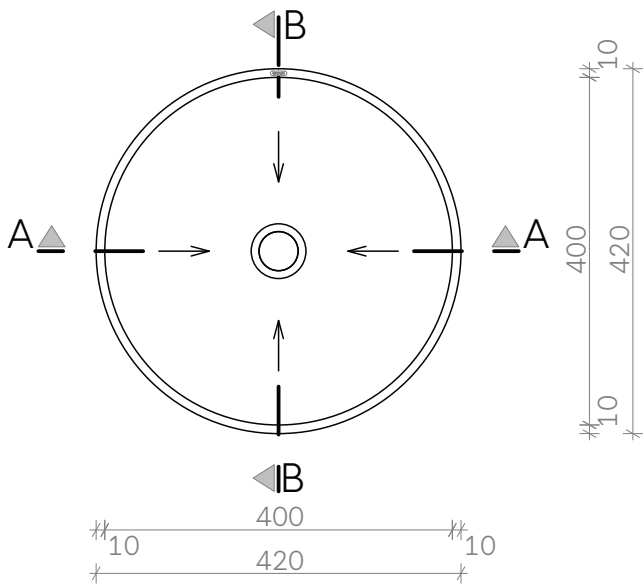

# Gravelli

Technical drawing

## ORB

Countertop concrete washbasin

A - A = B - B

All product sizes are in millimeters and have an informative character. The producer reserves the right to amend the technical specification at any time without previous warning. This sink does not have an overflow hole. Valid from: 22.08.2017