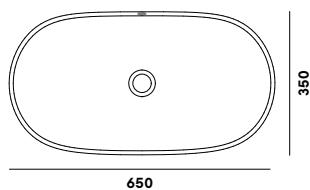

## DIMENSIONS (mm)

**DIMENSIONS**  
650 / 350 / 150  
mm

**WEIGHT**  
11,5 kg

 **LIGHT**  
fibre  
reinforcement  
—  
reduced weight

 **WATERPROOF**  
quality surface  
impregnation  
—  
liquid-proof

 **ECO**  
minimum waste  
produced  
—  
respect for raw materials