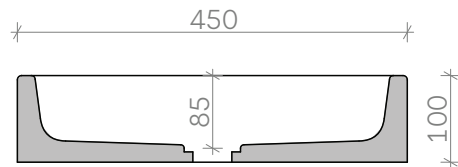

Gravelli

Technical drawing

OVUM

Countertop concrete washbasin

A - A

B - B

All product sizes are in millimeters and have an informative character. The producer reserves the right to amend the technical specification at any time without previous warning. This sink does not have an overflow hole. Valid from: 22.08.2017