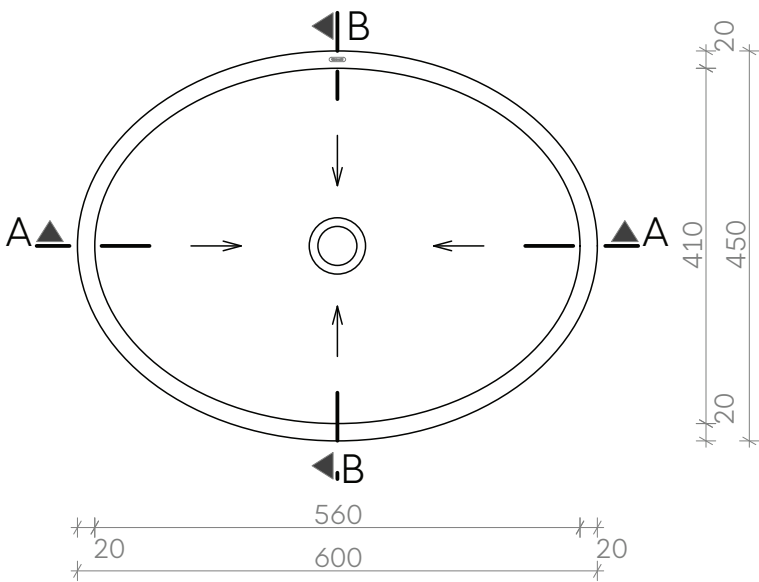

Gravelli

Technical drawing

OVUM

Countertop concrete washbasin

A - A

B - B

All product sizes are in millimeters and have an informative character. The producer reserves the right to amend the technical specification at any time without previous warning. This sink does not have an overflow hole. Valid from: 22.08.2017