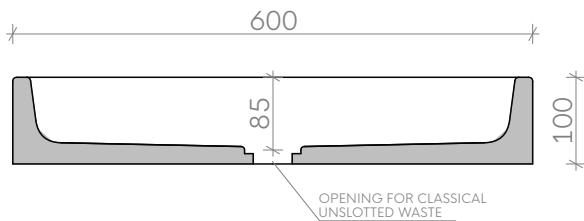

Gravelli

Technical drawing

OVUM

Countertop concrete washbasin

A - A

B - B

All product sizes are in millimeters and have an informative character. The producer reserves the right to amend the technical specification at any time without previous warning. This sink does not have an overflow hole. Valid from: 22.08.2017