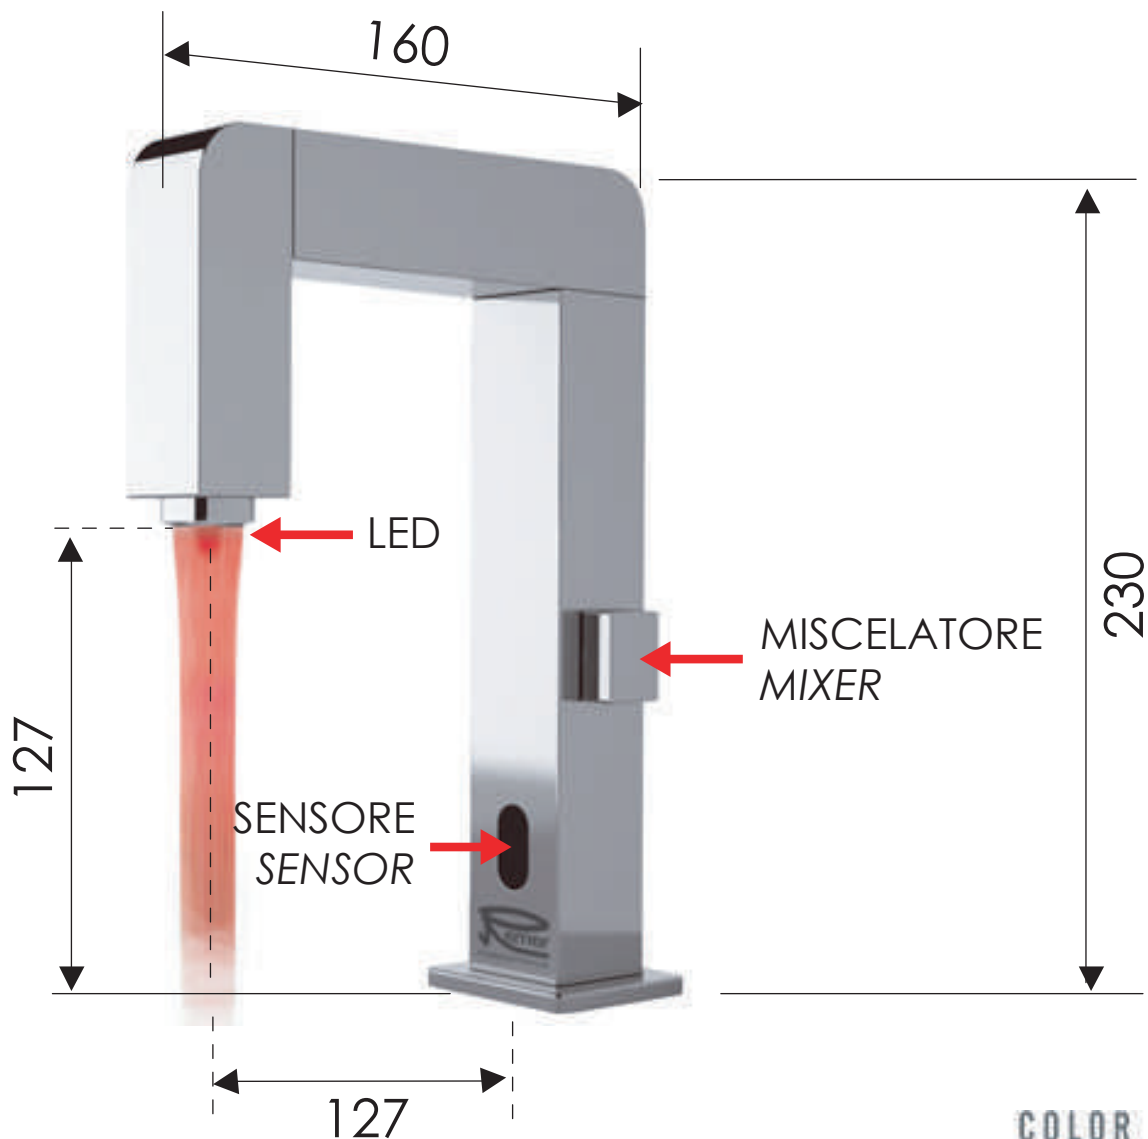

REMER

RUBINETTERIE

SCHEDA TECNICA

ART. COD.

TECHNICAL FEATURES

SE18R

MATERIALI / MATERIALS

OTTONE CROMATO / CHROME PLATED BRASS