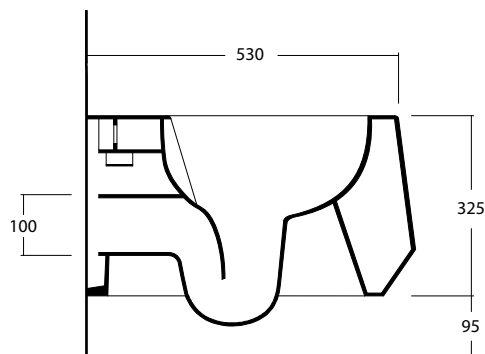

TAO WC art. W10803

Wc sospeso senza brida / Wall hung rimless Wc

WHITE CERAMIC

MADE IN ITALY

Dimensioni cm / Dimensions cm

L38 P53 H32,5

Peso / Weight

kg. 23,5

Accessori / Accessories

WC108S-SL - Sedile soft close slim / Slim soft close seat cover

Finiture lucide / Finishes glossy

- Cod. 01 - Bianco / White
- Cod. 02 - Nero / Black

Finiture opache / Finishes matt

Vista zenitale / Zenital view

Sezione / Section

IT

Dimensioni:

Tutte le misure possono variare leggermente rispetto ai pezzi reali in considerazione di usura degli stampi, variazioni tecniche negli impasti utilizzati e nel processo produttivo.

EN

Dimensions:

All dimensions can show small differences compared to the real product due to usure of moulds, technical variations of raw materials in the mixture and in production.

Note:

Due to a continuing development programme to improve design and performance, the manufacturer reserves all rights to vary specifications without prior information.