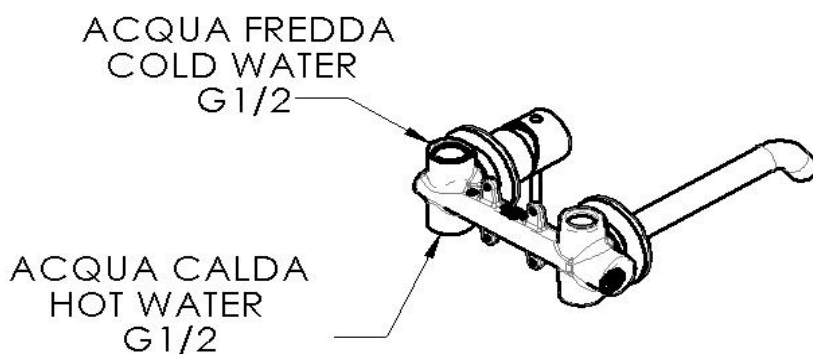

ART. COD. X 15P

MIN 23  
MAX 47

PORTATA MAX / MAX FLOW RATE = 1,5 GPM

### MATERIALI / MATERIALS

OTTONE CROMATO / CHROME PLATED BRASS